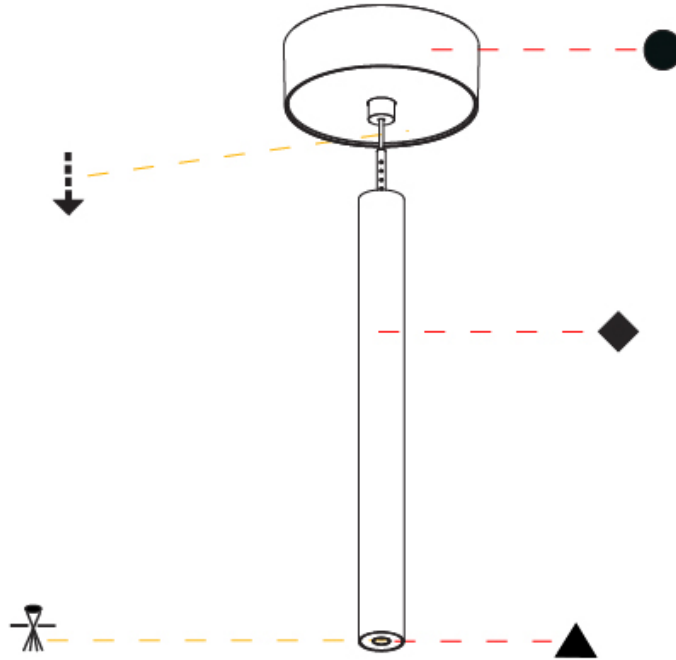

Shape: Cylinder
 Diameter (mm): 28
 Diameter (in): 1 1/8
 Height (mm): 300
 Height (in): 11 13/16
 Max. Overall Height (mm): 2300
 Max. Overall Height (in): 90 3/16
 Light Distribution: Downlight
 Weight (kg): 0.75
 Weight (lbs): 1.65
 Fixture Finish: SSR / BKV / CWI / CRY / HAB / UFT / ITA / RUA / FTG / MYG / LOD / PUS / FRO / FUP / KIA / POP / BLS / SPG / MEY / GOH / GUM / CHC / COM / ABZ / JAG / OBR / MOS / ROR
 Fixture Material: Aluminum
 Cable Details: 2000mm or 4000mm Black Cable

OPTICAL

Optic°: 24 / 32 / 34 / 55 / 58

RATINGS AND CERTIFICATIONS

Certified By: Certified for North American Standards
 IP rating: IP20

HANGOVER PLUG MONOPOINT SURFACE CANOPY SUSPENSION

A30845-

PROJECT
TYPE
SPECIFIER
QUANTITY
DATE