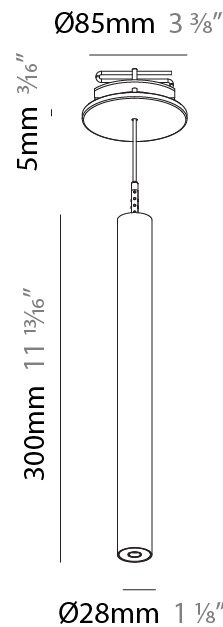

PHYSICAL

Shape: Cylinder
Diameter (mm): 28
Diameter (in): 1 1/8
Height (mm): 300
Height (in): 11 13/16
Max. Overall Height (mm): 2300
Max. Overall Height (in): 90 3/16
Min. Recessing Depth (mm): 75
Min. Recessing Depth (in): 2 15/16
Light Distribution: Downlight
Weight (kg): 0.389
Weight (lbs): 0.856
Fixture Finish: SSR / BKV / CWI / CRY / HAB / UFT / ITA / RUA / FTG / MYG / LOD / PUS / FRO / FUP / KIA / POP / BLS / SPG / MEY / GOH / GUM / CHC / COM / ABZ / JAG / OBR / MOS / ROR
Fixture Material: Aluminum
Cable Details: 2000mm or 4000mm Black Cable
Cut-out Measurements: 68mm / 2 11/16"

ELECTRICAL

Lamp Type: LED (Zhaga Standard)
Input Wattage (W): 6.6
Total Output Wattage (W): 6
Dimming: Tri-Mode (Non-Dimming and Phase Dimming (120Vac only) and 0-10V Dimming)
Driver Included: Yes
Driver Location: External
Driver Type: Constant Current - Universal
Driver Class: Class 2
Housing: ENCP3 w/Quick Connect
Input Voltage (V): 120 - 277
Constant Current (MA): 500

LED

Number of LEDs: 1
Color Temperature (°K): 2700 / 3000 / 4000
Max. Delivered Lumen (lm): 330 / 360 / 380
CRI: >90 CRI
Lamp Life (hrs): 50000
Upon Request: ***3500K available in minimum quantities (larger quantities upon request)

OPTICAL

Optic°: 24 / 32 / 34 / 55 / 58

RATINGS AND CERTIFICATIONS

Certified By: Certified for North American Standards
IP rating: IP20